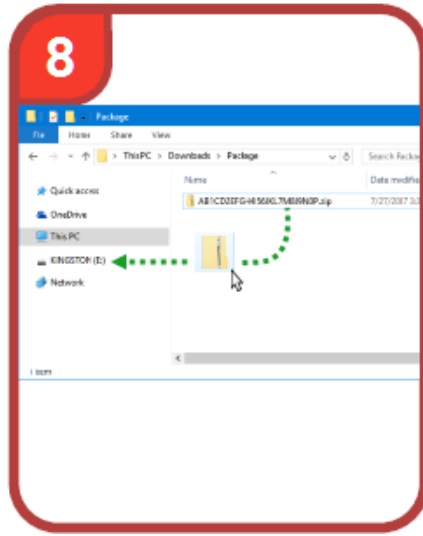

6

Create the Provisioning Package for Superior Edge

After creating the provisioning package, save the file to a USB key and connect it to your PC.

Site: SuperiorSite

Certificate Authority

- Use PureCloud Provisioning
- Use a self-signed certificate

Verification Code

- Use verification code

Network Settings

- Edit Network Settings

Use verification code

Create Package

Create Package

11

verification_code.txt - Notepad

File Edit Format View Help

74879ff35994df011ab1

Enter Verification Code for Superior Edge

Your Edge should now display a verification code on its LCD display. Enter this code for verification.