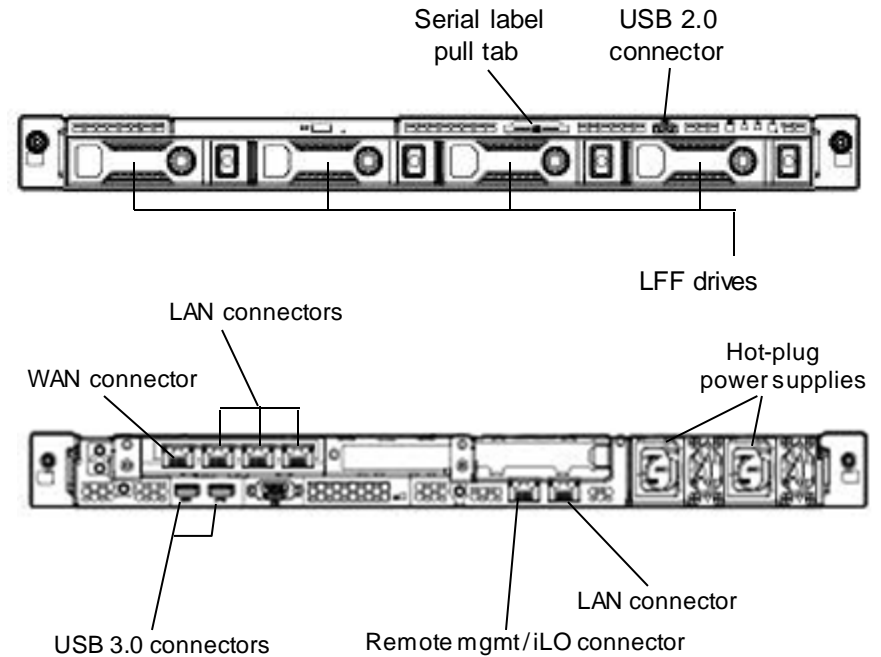

PureCloud Edge Standard v2

Product Information Sheet

©2017 Genesys. All rights reserved.

Description

PureCloud Edge is a cloud-managed network appliance that provides core telephony services for your PureCloud solution. PureCloud Edge operates as a provisioning server, media server, IP PBX, Session Border Controller (SBC), and application server to manage connections between your phones, SIP trunks, telephony gateways, PureCloud, and third-party systems.

When deployed on your organization's network, if disconnected from PureCloud, PureCloud Edge will fall back into a remote survivability mode and continue to provide core telephony services.

Package contents

1. 1 stop card
   - 1 external LCD
   - 1 USB drive and lanyard
   - 1 PureCloud Edge appliance
   - 1 quality assurance verification summary
   - 1 setup diagram
   - This product information sheet
2. (Country-specific power cords sold separately.)

Models / Part Numbers

PureCloud Edge Standard v2
TH-900-PCEDGE-4160100